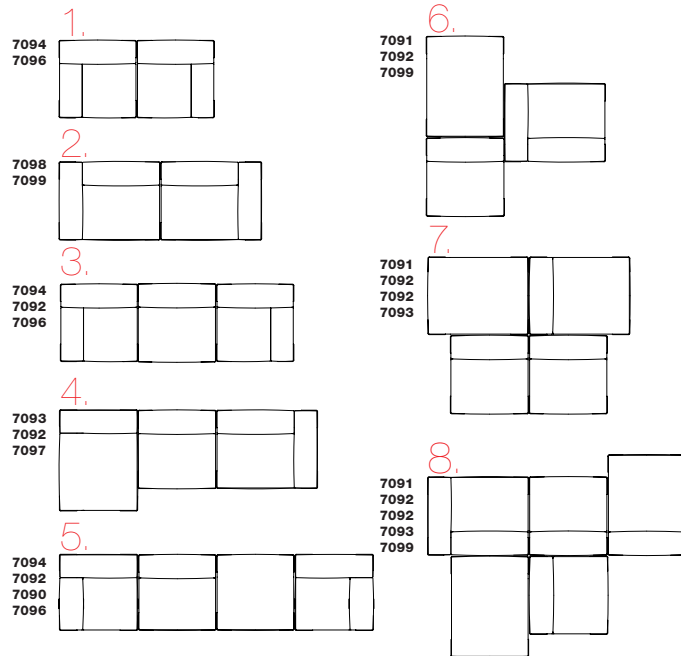

Plastics Duo Piero Lissoni

7085 / 7090 / 7091 / 7092 / 7093
7094 / 7095 / 7096 / 7097 7098
7099

Nile Fabric

70/white	
71/ecru	
72/dove	
73/orange	
74/green	
75/grey	

Layout proposals

			width	height	depth	seat height	arms height	weight kg.
7090			88	34	88	34		21,500
A7090	fire tested version**							
7091			88	34	114	34		26,000
A7091	fire tested version**							
7092			88	64	88	34		23,500
A7092	fire tested version**							
7093			88	64	114	34		24,500
A7093	fire tested version**							
7094			88	64	88	34	51	24,500
A7094	fire tested version**							
7095			114	64	88	34	51	29,500
A7095	fire tested version**							
7096			88	64	88	34	51	25,500
A7096	fire tested version**							
7097			114	64	88	34	51	29,500
A7097	fire tested version**							
7098			114	64	88	34	64	29,000
A7098	fire tested version**							
7099			114	64	88	34	64	29,000
A7099	fire tested version**							
7085	set of cushions		48	48	7			1,000
A7085	fire tested version**